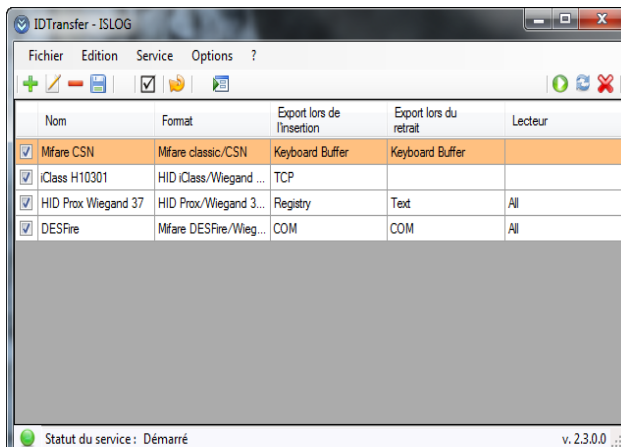

ID Transfer

Options	13.56 MHz	125Khz	Supported RFID Chips	No.	CSN
Identifier Export Format			Mifare Classic and DESFire	√	√
Decimal	√	√	Mifare Plus		√
Hexadecimal	√	√	Mifare Ultralight		√
Binary	√	√	HID iCLASS	√	√
MSB / LSB Support	√		HID Prox	√	
Add Field Name	√	√	ATMEL		√
Add Reader Name	√	√	INSIGHT PicoPass	√	√
Add Event Date and Hour	√	√	Sony FELICA		√
Left and/or Right Truncate	√	√	LEGIC Advant		√
Action on Card Removal	√	√	i-Code		√
Destinations:			TAG-it		√
Keyboard Buffer	√	√	TWIC		√
TCP, UDP and COM Ports	√	√	EM		
Registry Database	√	√		4001	√
Text File and XML	√	√		4002	√
Database	√	√		4100	√
WEB (IE)	√	√		4102	√
Batch	√	√		4135	√
eMail	√	√			
FTP	√	√			
Web Service	√	√			
			Compatible Formats		
			Wiegand 26		√
Compatible Readers			Wiegand 34 and 37 (with and without FC)		√
Omnikey 6321 or 5x2x	Deister RDL5 RFID Mouse		Clock & Data		√
Stid STR	RFIDeas pcProx 82 Series		Custom		√
Cherry ST-1275	AxesTMC				
SCM Micro SDI010	ProMag PCR300MU		Operating Systems	32 / 64 bit	
SpringCard Prox 'N' Roll	Phg Admitto10		Windows XP - Server 2003		√
			Windows Vista - Server 2008		√
			Windows 7 - Server 2008 R2		√

PO Box 6931
Huntington Beach, CA
92615
Phone 559.96.ISLOG
Fax 949.791.8140