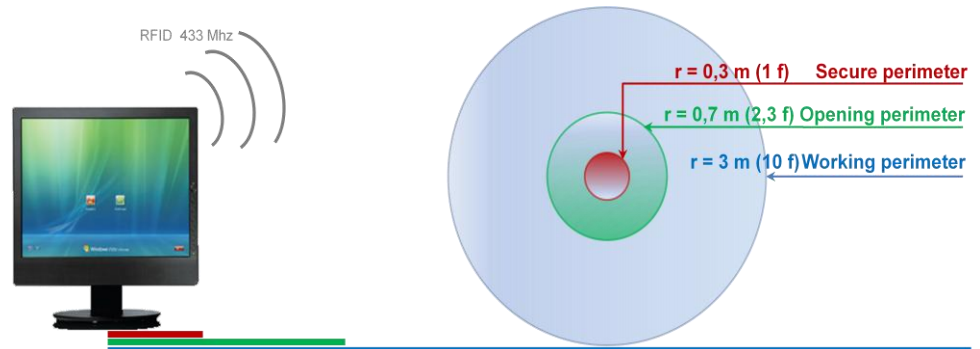

ZonEZ™

ZonEZ™

Hands-free IT Automation with RFID

IT Automation, Hands-Free

ISLOG's ZonEZ enables the association of a specific IT action upon a user entering or exiting each of the 4 different ZonEZ around each reader.

Reduce your time to information while making it easy for multiple users in a shared-workstation environment such as a hospital, warehouse or corporation.

ZonEZ combines your 125 KHZ or 13.56 MHz credential and 433 MHz UHF RFID technology allowing users to custom-tailor multiple zones around each workstation or PC environment: Secure Zone, Opening Zone, Working Zone and Detection Zone -- each Zone is individually configurable for a unique and flexible solution to fit any situation.

ZERO DOWNTIME

The cost of maintaining passwords is not only time-consuming but also expensive. Eliminate downtime caused by constantly changing passwords.

- Adapts to *where you are* in the different zones
- Open and close Windows sessions, workstations and more with RFID
- Associate actions such as: open/close application, save file, print buffer and more
- Handles Multi-User prioritization
- Customizable zones up to 50'
- Utilize existing credentials – 125 kHz or 13.56 MHz
- Windows, Linux, TSE and Citrix
- Scalable
- Support for Single-Sign-On (ESS)
- Dynamic enrollment with ISLOG badge holder